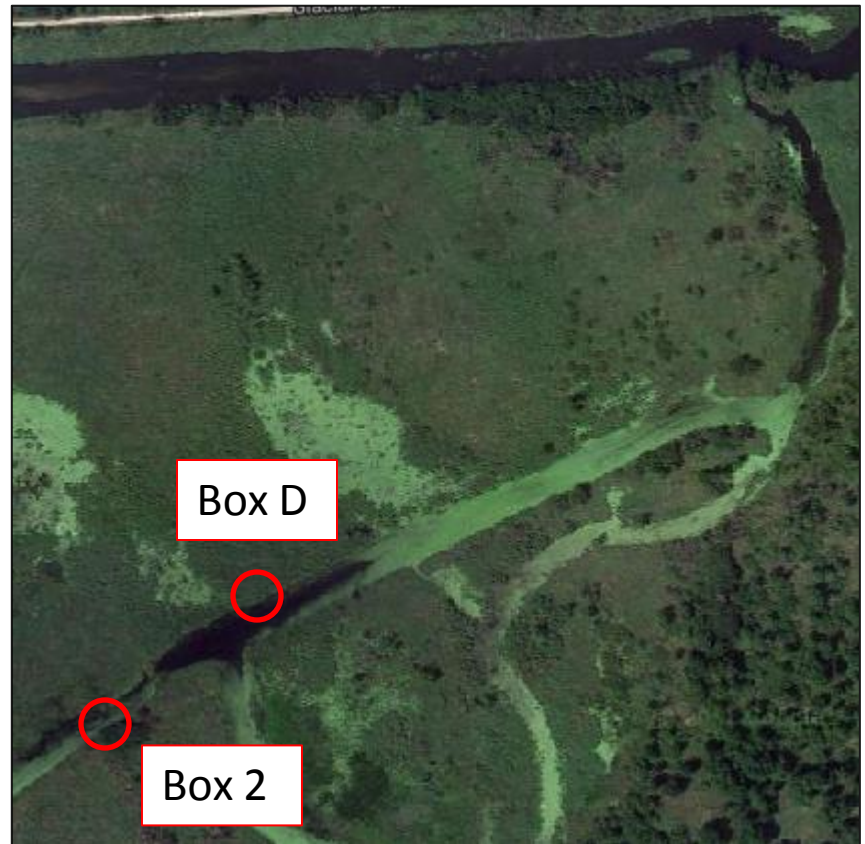

Tom Heeren's Boxes 1 and 2 were replaced by the WWA, but will be maintained by Tom

Paradise Valley (Bark River) Wood Duck House Locations 2/1/15

WWA Box A, Located at the end of the berm, to the NE along the river's edge.
GPS 43° 0' 42" N, 88° 30' 47" W

Paradise Valley (Bark River) Wood Duck House Locations 2/1/15

WWA Box B, Located approximately 300 yards to the west of Box A on the river.
GPS 43° 0' 38" N, 88° 31' 0" W

Paradise Valley (Bark River) Wood Duck House Locations 2/1/15

WWA Box C, Located 250 yards west of Box B. GPS 43° 0' 42" N, 88° 31' 10" W

Paradise Valley (Bark River) Wood Duck House Locations 2/1/15

WWA Box D, Located approximately 100 yards from Box 2, NE along ditch
GPS 43° 0' 35" N, 88° 30' 39" W

Paradise Valley (Bark River) Wood Duck House Locations 2/1/15

WWA Box E, Located approximately 150 yards from Box D, NE along ditch
GPS 43° 0' 36" N, 88° 30' 36" W

Paradise Valley (Bark River) Wood Duck House Locations 2/1/15