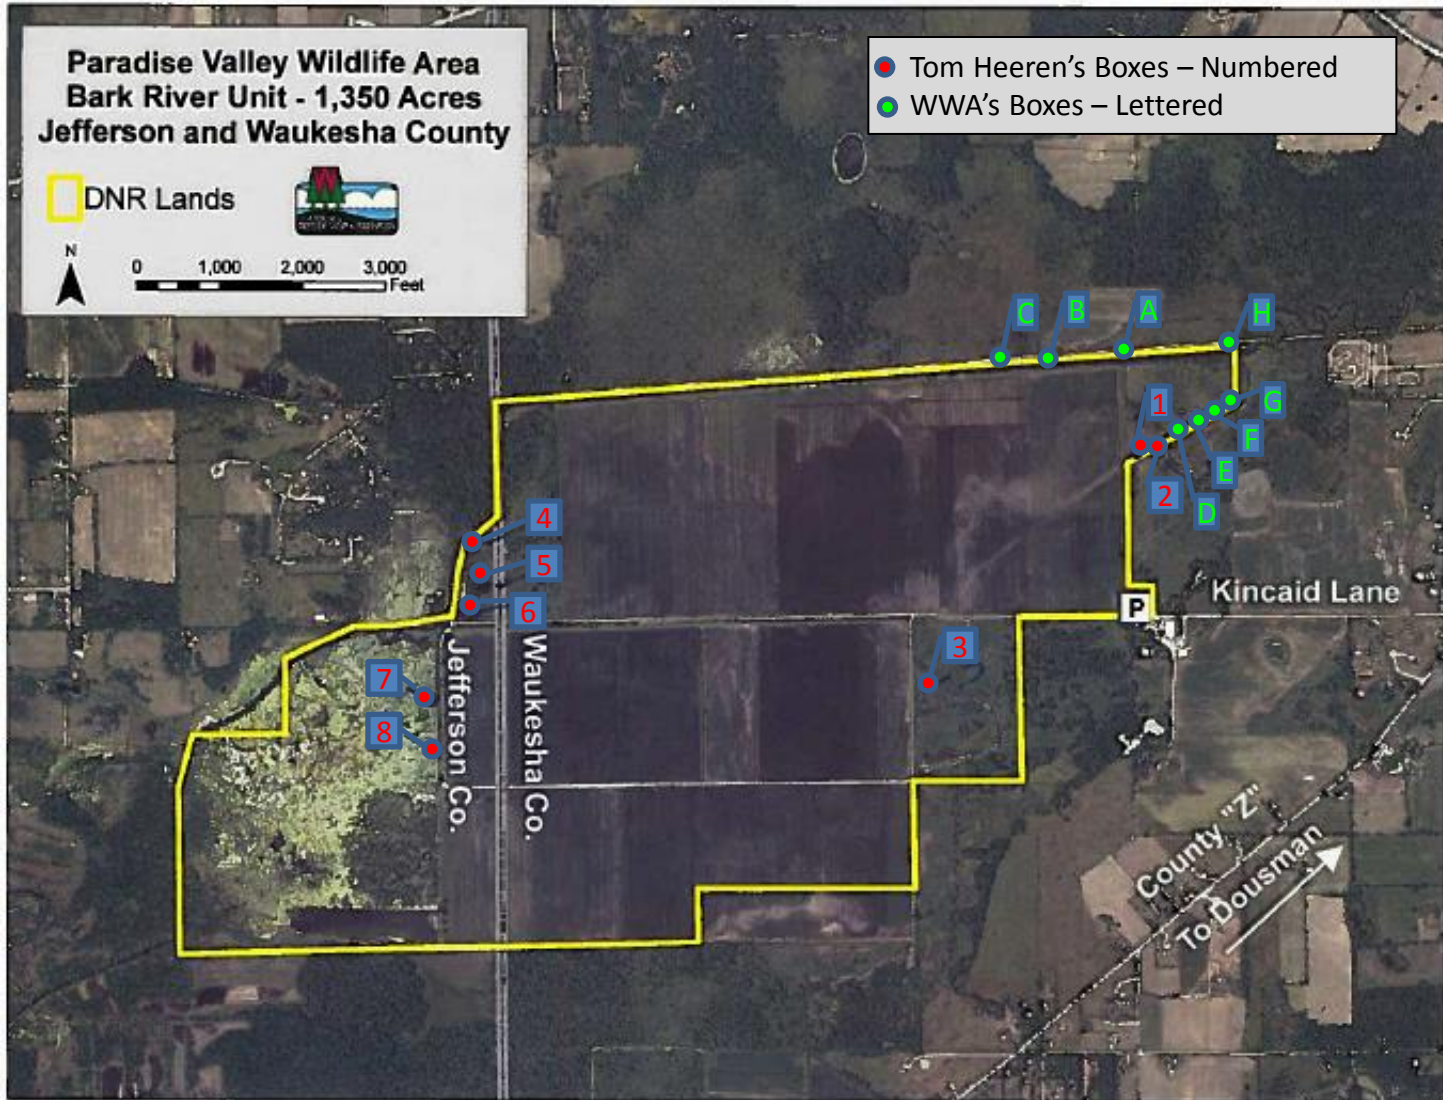

Paradise Valley (Bark River) Wood Duck House Locations 2/1/15