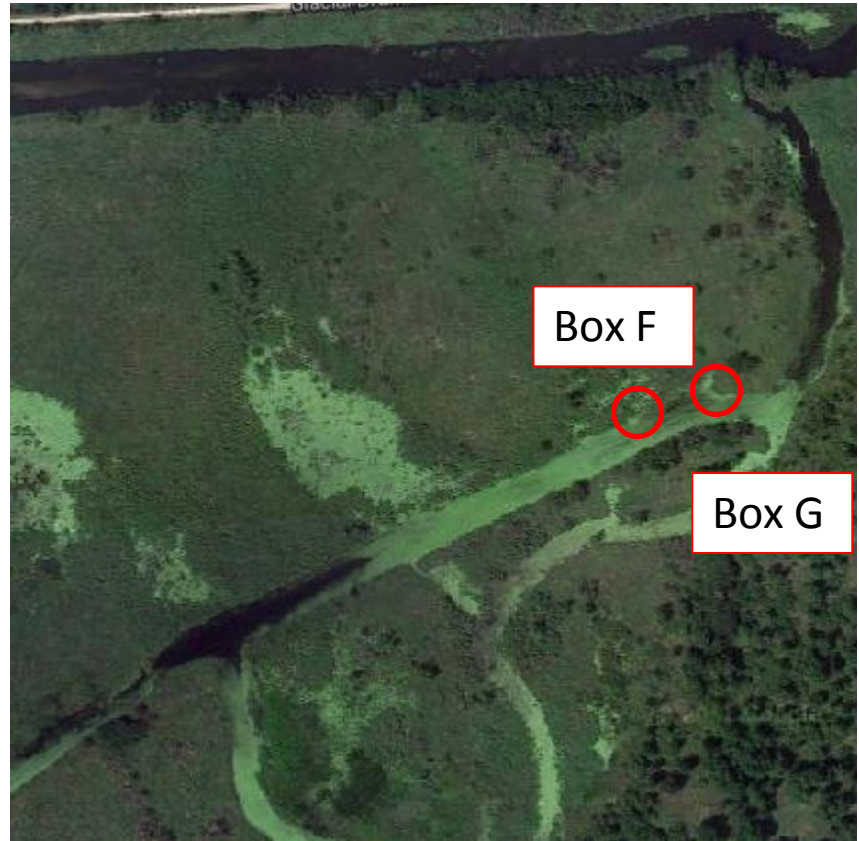

Paradise Valley (Bark River) Wood Duck House Locations 2/1/15

WWA Box B, Located approximately 300 yards to the west of Box A on the river.
GPS 43° 0' 38" N, 88° 31' 0" W

Paradise Valley (Bark River) Wood Duck House Locations 2/1/15

WWA Box C, Located 250 yards west of Box B. GPS 43° 0' 42" N, 88° 31' 10" W

Paradise Valley (Bark River) Wood Duck House Locations 2/1/15

WWA Box D, Located approximately 100 yards from Box 2, NE along ditch
GPS 43° 0' 35" N, 88° 30' 39" W

Paradise Valley (Bark River) Wood Duck House Locations 2/1/15

WWA Box E, Located approximately 150 yards from Box D, NE along ditch
GPS 43° 0' 36" N, 88° 30' 36" W

Paradise Valley (Bark River) Wood Duck House Locations 2/1/15

WWA Box F, Located approximately 200 yards from Box E, NE along ditch
GPS 43° 0' 37" N, 88° 30' 32" W

Paradise Valley (Bark River) Wood Duck House Locations 2/1/15

WWA Box G, Located approximately 70 yards from Box F, NE along ditch. At Corner of property approx 20 feet from marker. GPS 43° 0' 37" N, 88° 30' 29" W